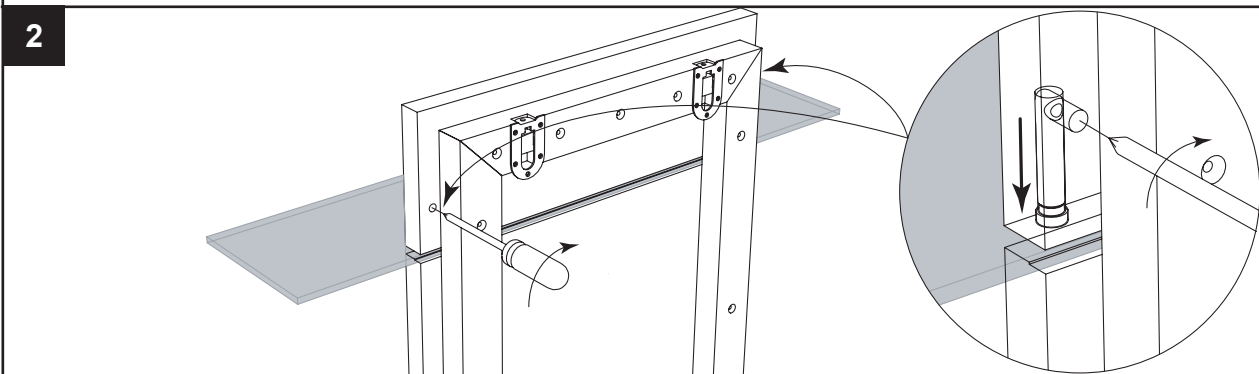

CAMELGROUP srl | Via S. Antonio 7 - 31010 Orsago (TV) - Italy | ph. +39 0438 997411 - fax. +39 0438 991123
info@modumitalia.it - www.modumitalia.it

ELITE DAY

TV WOLL PANEL