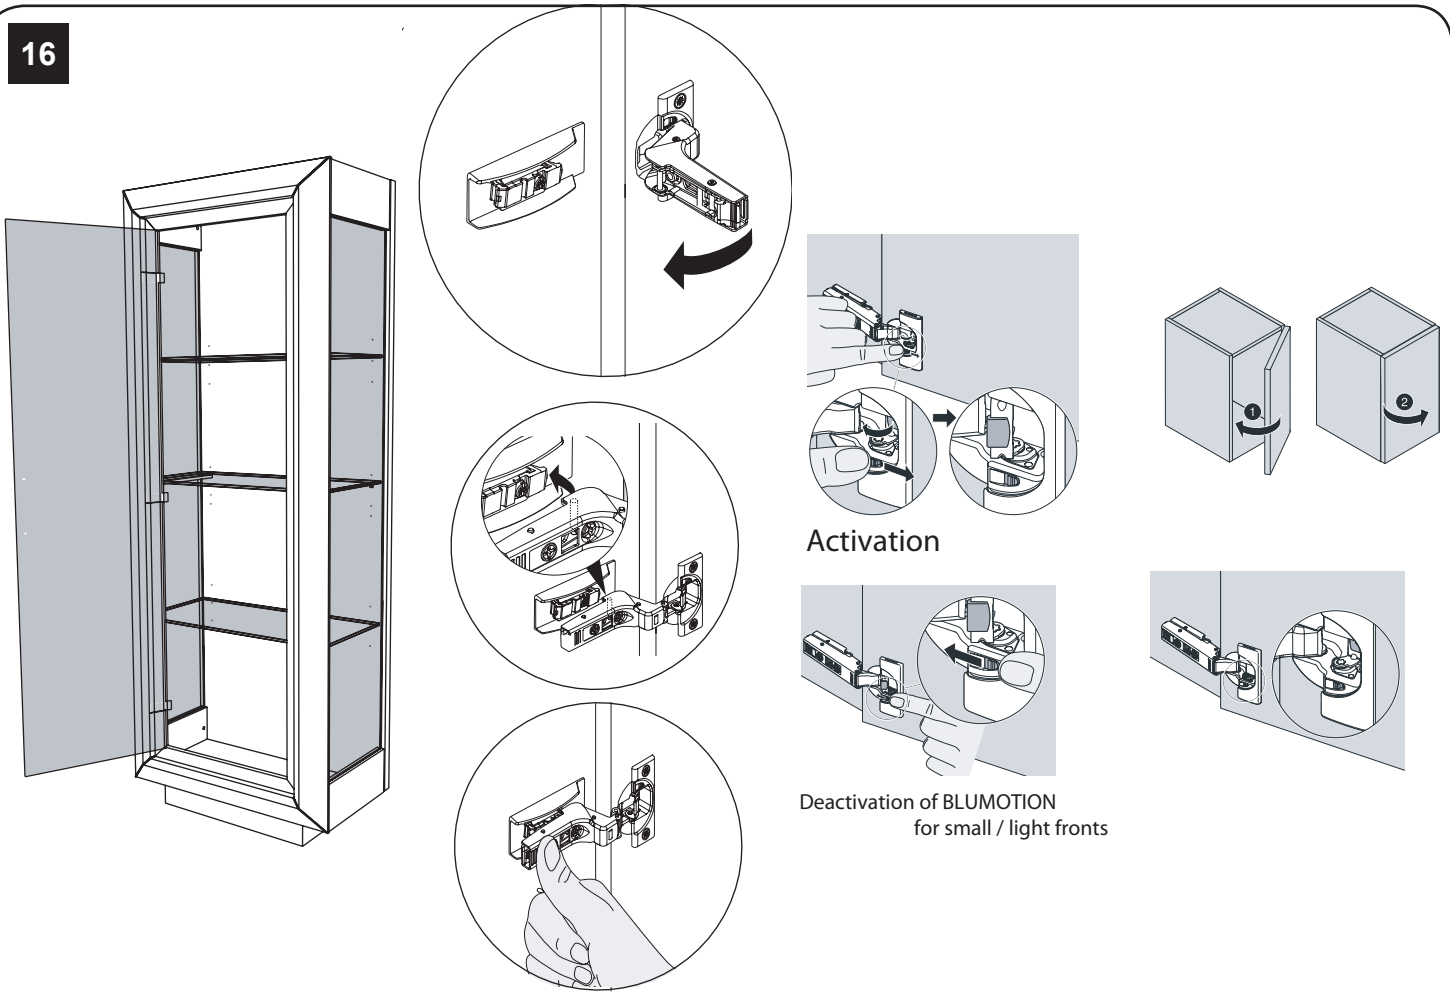

15

16

Activation

Deactivation of BLUMOTION
for small / light fronts

max. ± 3.0 mm

± 2.0 mm

+3.0 / - 2.0 mm

17