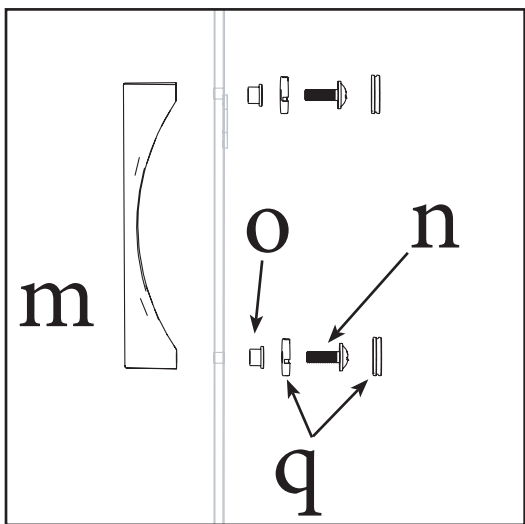

15

16

Activation

Deactivation of BLUMOTION
for small / light fronts

max. ± 3.0 mm

± 2.0 mm

+3.0 / - 2.0 mm

17