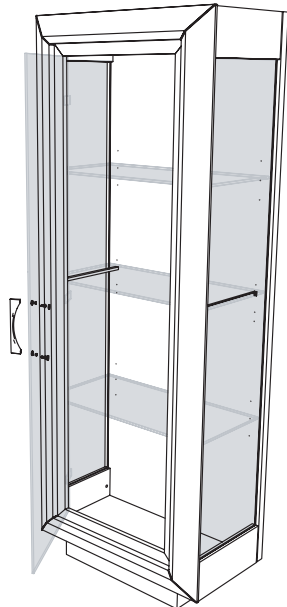

15

16

Activation

Deactivation of BLUMOTION
for small / light fronts

max. ± 3.0 mm

± 2.0 mm

+3.0 / - 2.0 mm

17