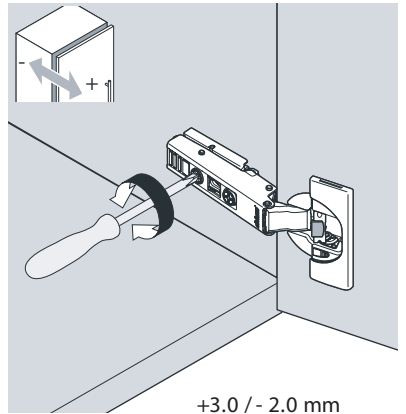

15

16

Activation

Deactivation of BLUMOTION
for small / light fronts

max. ± 3.0 mm

± 2.0 mm

+3.0 / - 2.0 mm

17