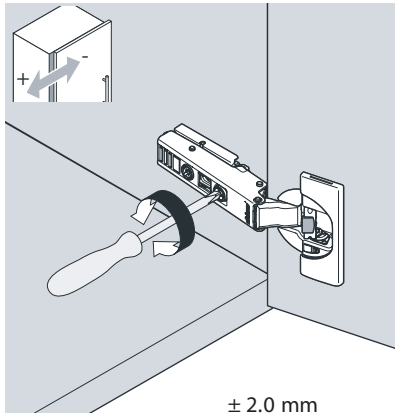

15

16

Activation

Deactivation of BLUMOTION
for small / light fronts

max. ± 3.0 mm

± 2.0 mm

+3.0 / - 2.0 mm

17