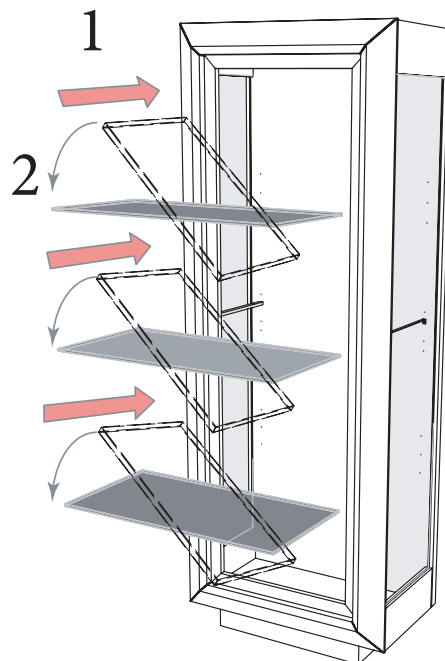

NO

8

9

10

11

12

13

14

15

16

Activation

Deactivation of BLUMOTION
for small / light fronts

max. ± 3.0 mm

± 2.0 mm

+3.0 / - 2.0 mm

17