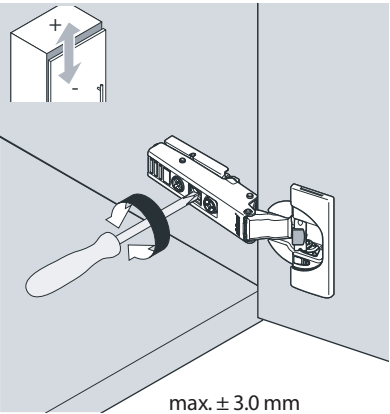

15

16

Activation

Deactivation of BLUMOTION
for small / light fronts

max. ± 3.0 mm

± 2.0 mm

+3.0 / - 2.0 mm

17