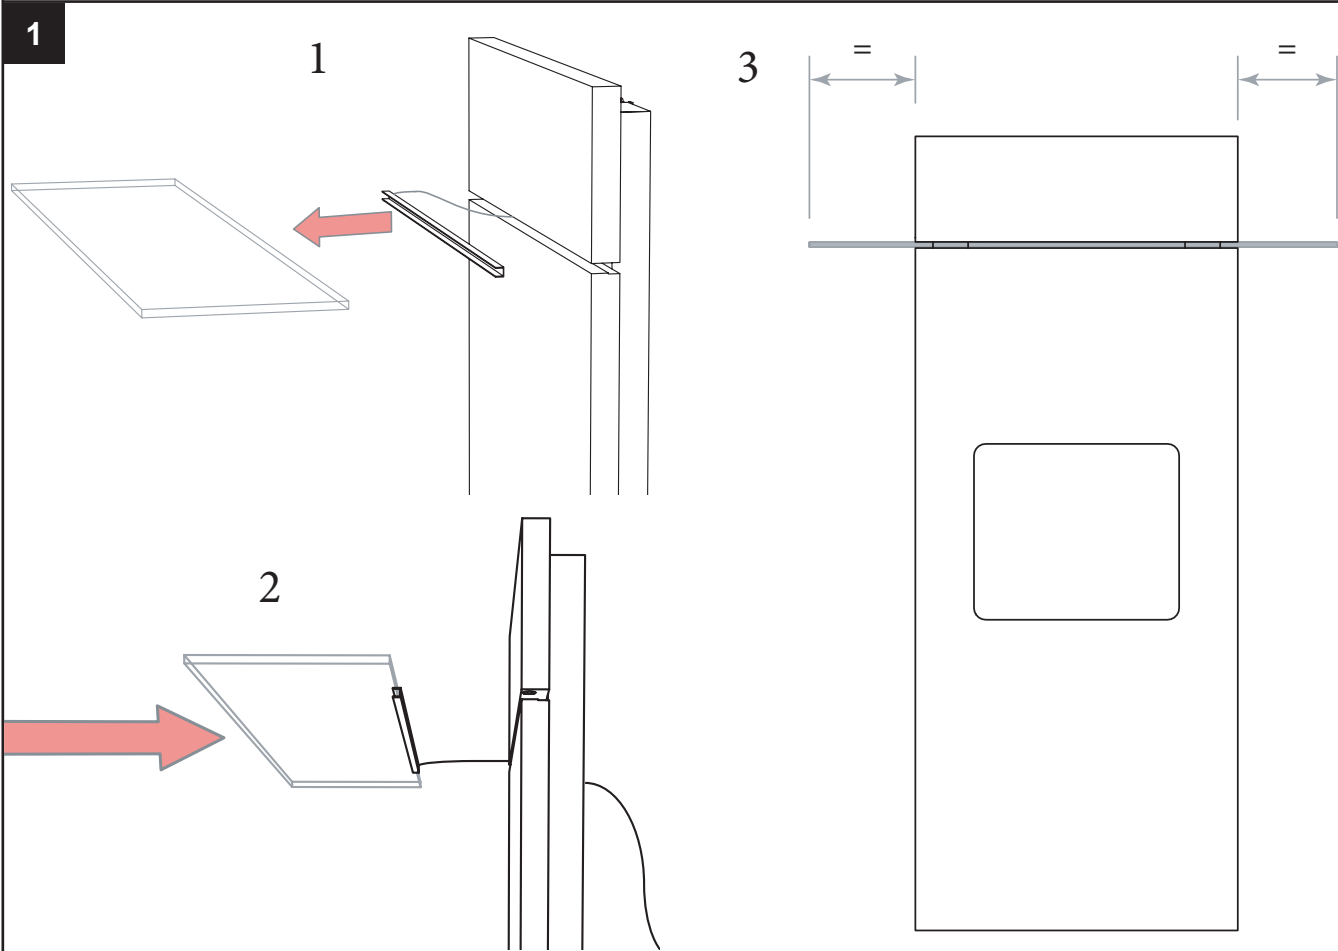

CAMELGROUP srl | Via S. Antonio 7 - 31010 Orsago (TV) - Italy | ph. +39 0438 997411 - fax. +39 0438 991123
info@modumitalia.it - www.modumitalia.it

ELITE DAY

TV WOLL PANEL