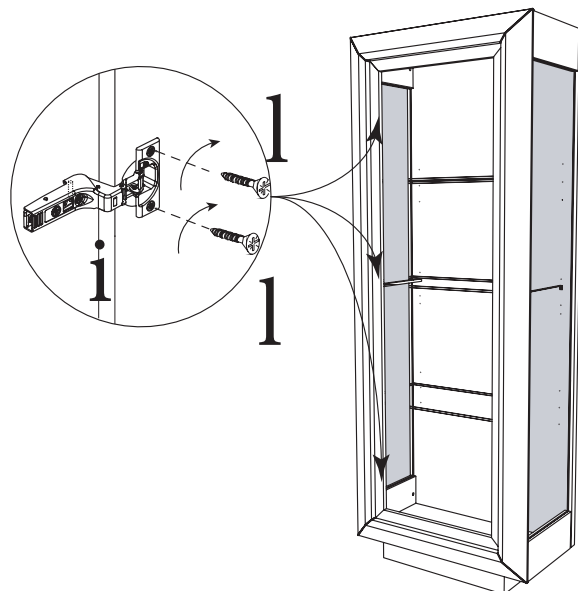

15

16

Activation

Deactivation of BLUMOTION
for small / light fronts

max. ± 3.0 mm

± 2.0 mm

+3.0 / - 2.0 mm

17