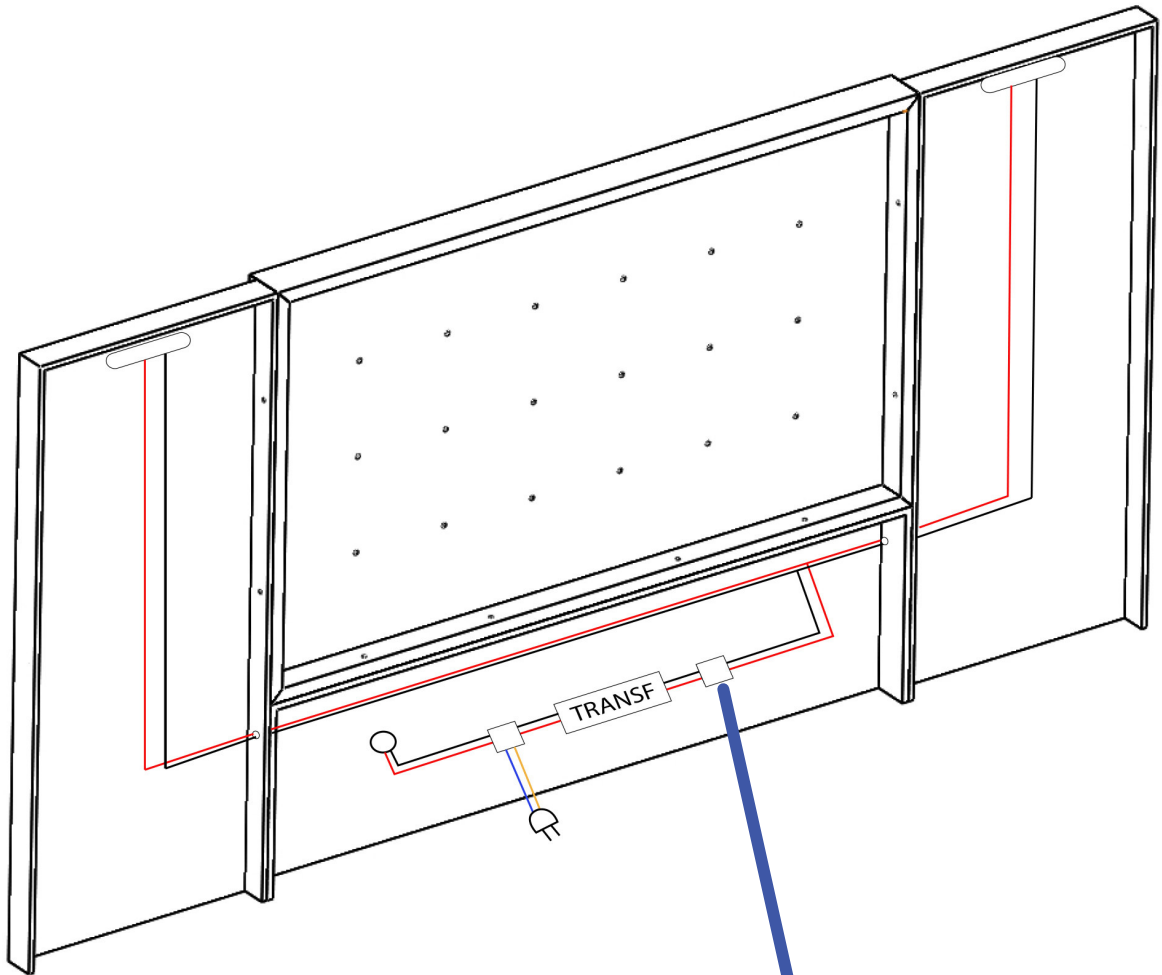

x2

x2

CABEZAL 600
600 HEADBOARD UPHOLSTER

CABEZAL 600 600 HEADBOARD UPHOLSTER

ALWAYS CONNECT

- RED WITH RED
- BLACK WITH BLACK

MESITA RECTA
STRAIGHT NIGHT STAND