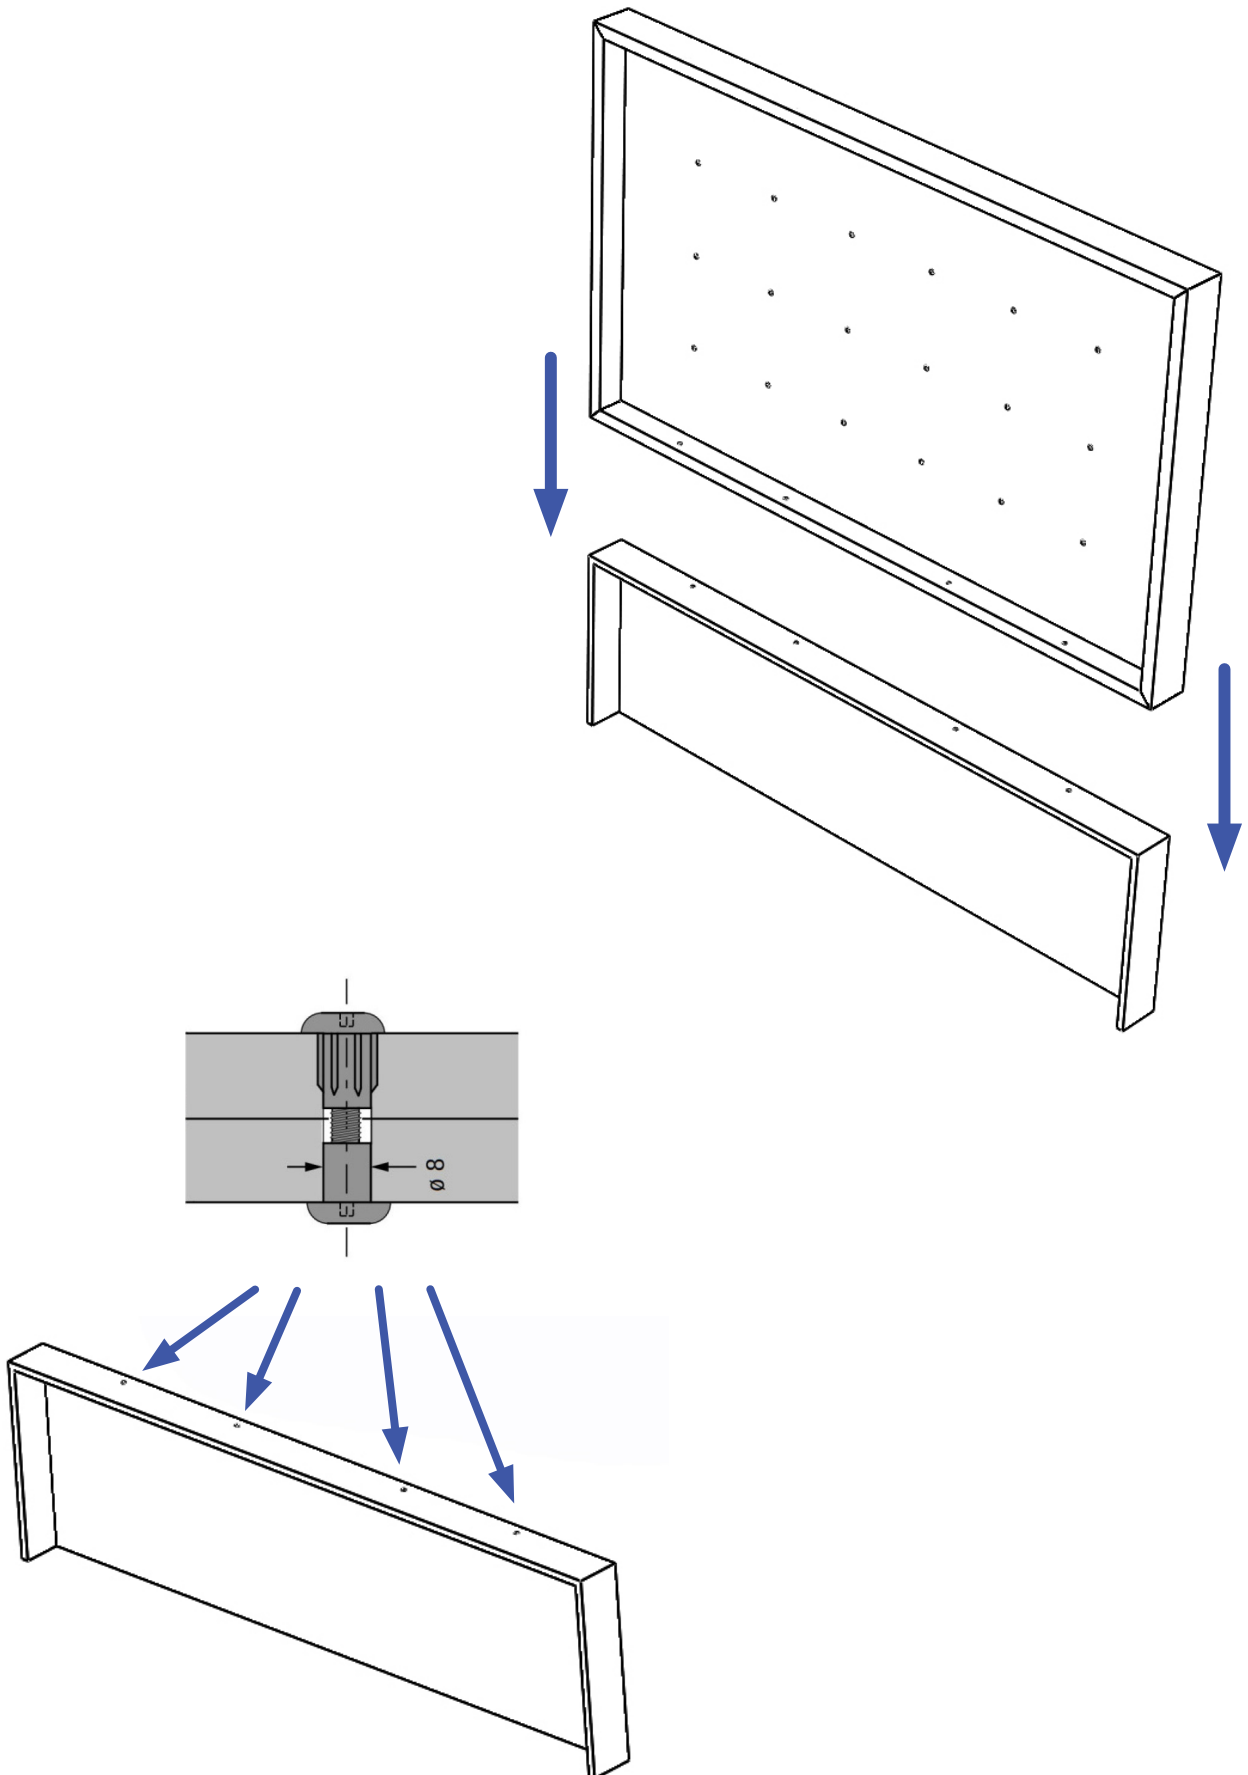

CABEZAL 600 TAPIZADO

600 HEADBOARD UPHOLSTER

www.esf.cc

mobiliario

MADE IN SPAIN

CABEZAL 600 TAPIZADO

600 HEADBOARD UPHOLSTER

x4

x2

x2

CABEZAL 600
600 HEADBOARD UPHOLSTER

CABEZAL 600 600 HEADBOARD UPHOLSTER

ALWAYS CONNECT

- RED WITH RED
- BLACK WITH BLACK

MESITA RECTA
STRAIGHT NIGHT STAND