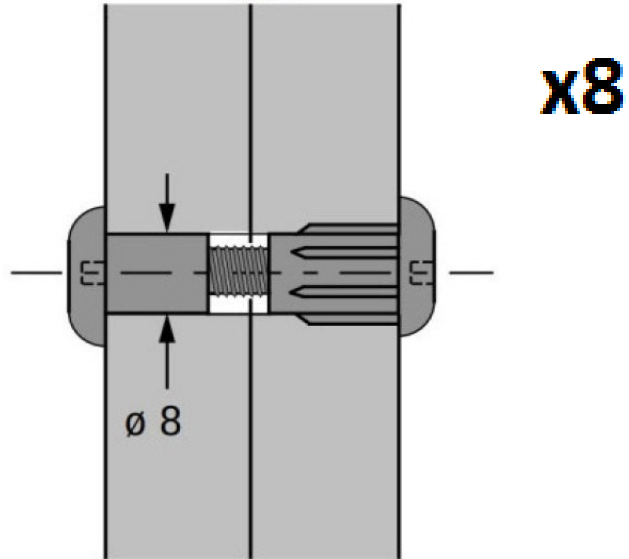

CABEZAL 600 TAPIZADO

600 HEADBOARD UPHOLSTER

www.esf.cc

mobiliario

MADE IN SPAIN

CABEZAL 600 TAPIZADO

600 HEADBOARD UPHOLSTER

x4

x2

x2

CABEZAL 600
600 HEADBOARD UPHOLSTER

CABEZAL 600 600 HEADBOARD UPHOLSTER

ALWAYS CONNECT

- RED WITH RED
- BLACK WITH BLACK

MESITA RECTA
STRAIGHT NIGHT STAND