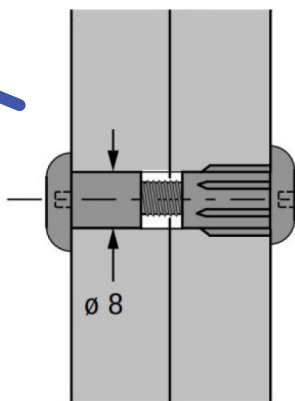

x2

x2

CABEZAL 600
600 HEADBOARD UPHOLSTER

CABEZAL 600 600 HEADBOARD UPHOLSTER

ALWAYS CONNECT

- RED WITH RED
- BLACK WITH BLACK

MESITA RECTA
STRAIGHT NIGHT STAND