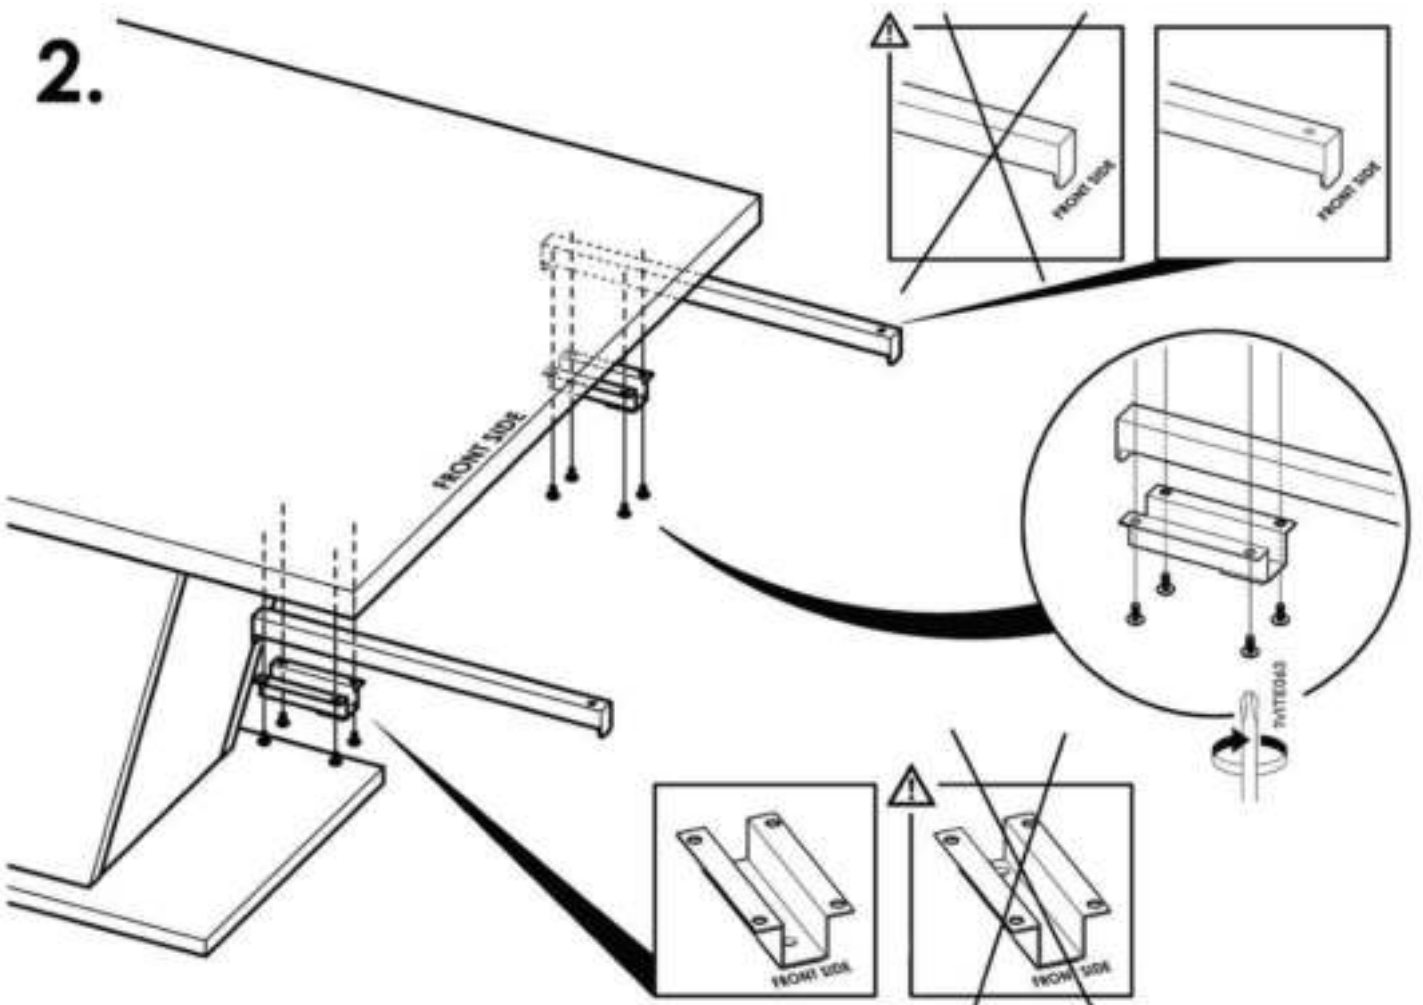

# EXTENSION SET

FOR DINING TABLE

x16

x16

x4

x4

3.

4.

## 2/D VITRINE

x18

x12

x12

x28

x8

x4

x12