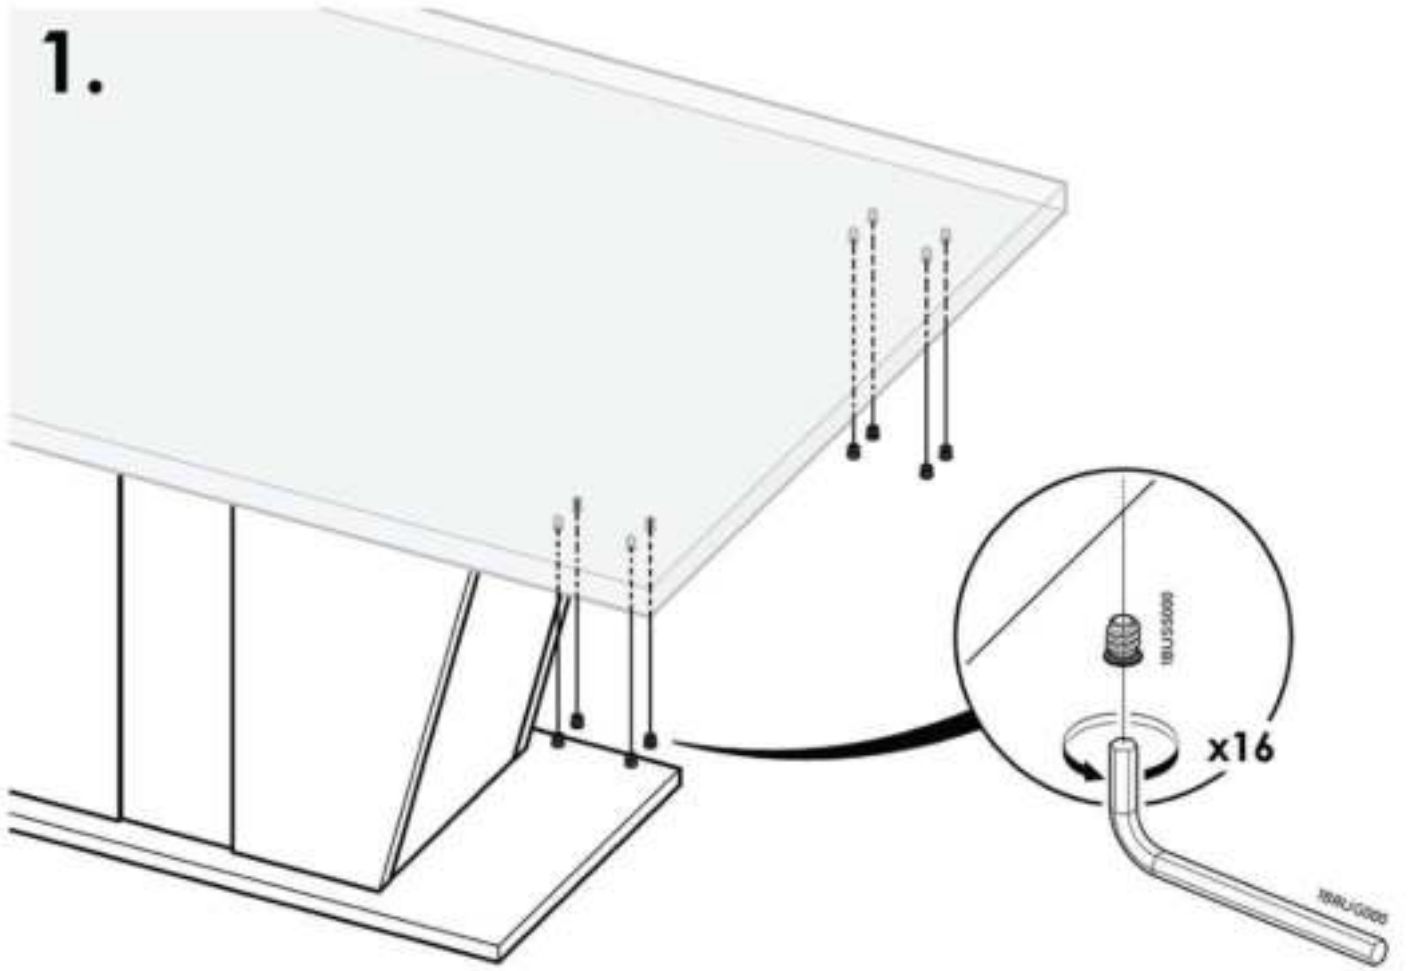

# EXTENSION SET

FOR DINING TABLE

x16

x16

x4

x4

3.

4.

## 2/D VITRINE

x18

x12

x12

x28

x8

x4

x12