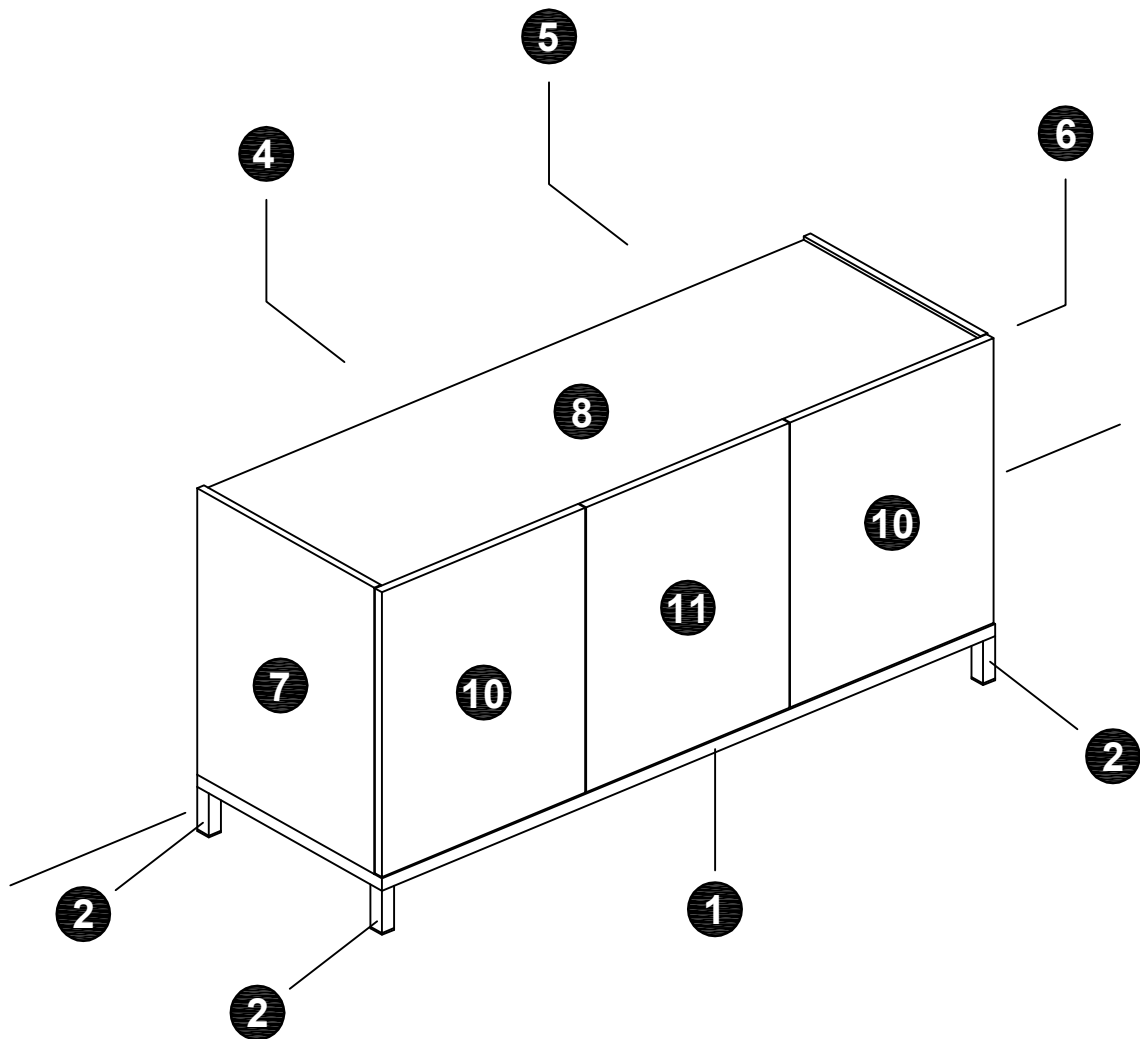

ASSEMBLING INSTRUCTIONS

3/D BUFFET
MOD. KALI

LEGEND

- ① Bottom
- ② Feet
- ③ Division
- ④ Big Back Panels
- ⑤ Small Back Panels
- ⑥ Right Side
- ⑦ Left Side
- ⑧ Top
- ⑨ Glass Shelves
- ⑩ Lateral Doors
- ⑪ Central Door

GENERAL FITTINGS CHECK LIST *(full-size)*

A

x30

B

x12

C

x12

D